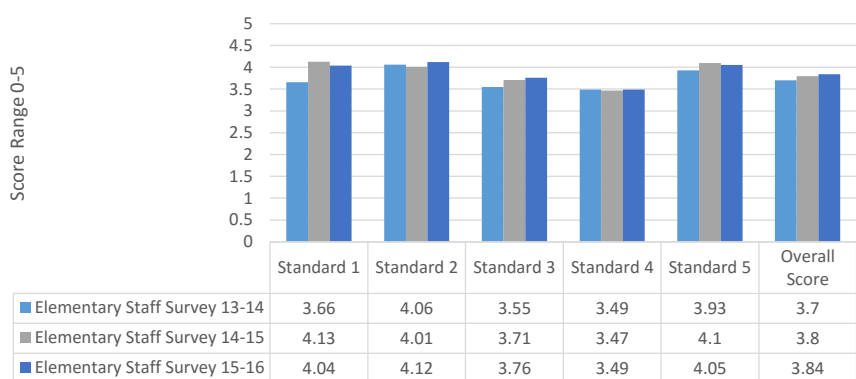

Elementary Staff Survey