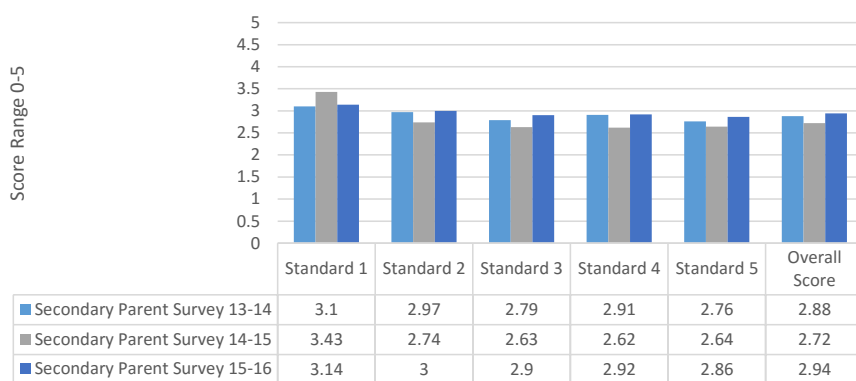

Secondary Parent Survey