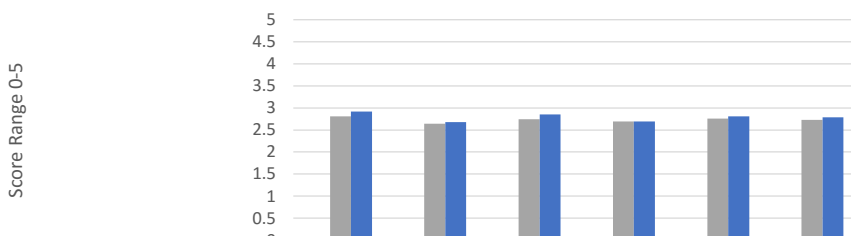

Student Survey Elementary

■ Student Survey Elementary 13-14	0	0	0	0	0	0
■ Student Survey Elementary 14-15	2.81	2.64	2.74	2.69	2.76	2.73
■ Student Survey Elementary 15-16	2.92	2.68	2.85	2.69	2.81	2.79

Student Survey Middle & High School

School Year	13-14	14-15	15-16
Standard 1	n/a	2.2	3.34
Standard 2	n/a	2	3.34
Standard 3	n/a	2.64	3.29
Standard 4	n/a	2.71	2.98
Standard 5	n/a	3.33	3.07
Overall Score	n/a	2.59	3.21