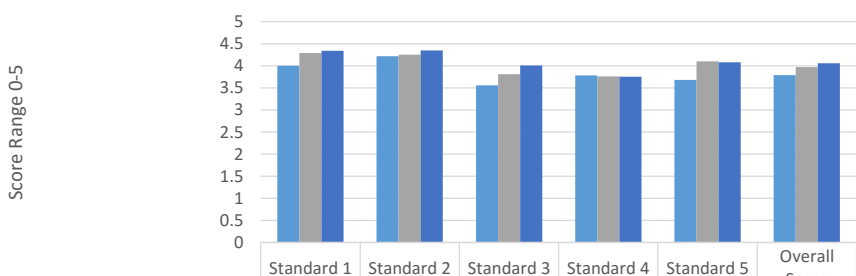

Secondary Staff Survey