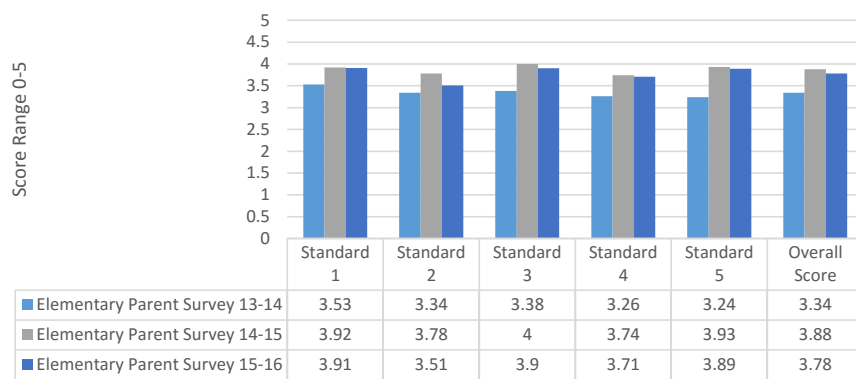

Elementary Parent Survey

School Year	13-14	14-15	15-16
Standard 1	3.53	3.92	3.91
Standard 2	3.34	3.78	3.51
Standard 3	3.38	4	3.9
Standard 4	3.26	3.74	3.71
Standard 5	3.24	3.93	3.89
Overall Score	3.34	3.88	3.78

Elementary Parent Survey

Secondary Parent Survey

School Year	13-14	14-15	15-16
Standard 1	3.1	3.43	3.14
Standard 2	2.97	2.74	3
Standard 3	2.79	2.63	2.9
Standard 4	2.91	2.62	2.92
Standard 5	2.76	2.64	2.86
Overall Score	2.88	2.72	2.94