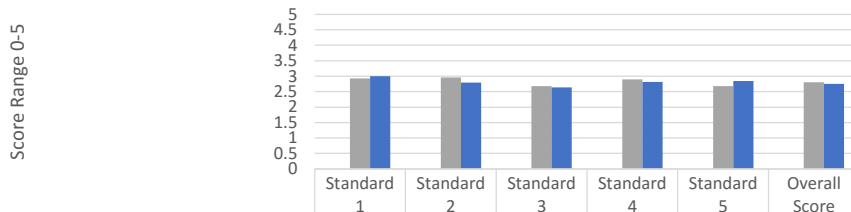

Score
■ Secondary Staff Survey 13-14	4	4.22	3.56	3.78	3.68	3.79
■ Secondary Staff Survey 14-15	4.29	4.25	3.81	3.76	4.1	3.97
■ Secondary Staff Survey 15-16	4.34	4.35	4.01	3.75	4.08	4.06

Student Survey Early Elementary

School Year	13-14	14-15	15-16
Standard 1	n/a	2.93	3
Standard 2	n/a	2.96	2.79
Standard 3	n/a	2.68	2.64
Standard 4	n/a	2.9	2.81
Standard 5	n/a	2.68	2.84
Overall Score	n/a	2.8	2.75

Student Survey Early Elementary

■ Student Survey Early Elementary 13-14	0	0	0	0	0	0
■ Student Survey Early Elementary 14-15	2.93	2.96	2.68	2.9	2.68	2.8
■ Student Survey Early Elementary 15-16	3	2.79	2.64	2.81	2.84	2.75

Student Survey Elementary

School Year	13-14	14-15	15-16
Standard 1	n/a	2.81	2.92
Standard 2	n/a	2.64	2.68
Standard 3	n/a	2.74	2.85
Standard 4	n/a	2.69	2.69
Standard 5	n/a	2.76	2.81
Overall Score	n/a	2.73	2.79